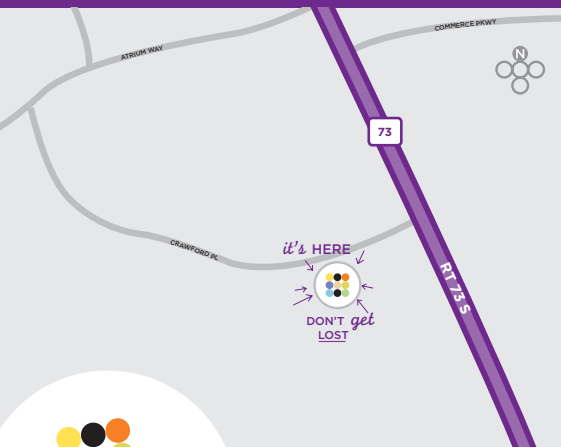

## HYATT PLACE MT. LAUREL

### EXPLORE

- Sahara Sam's Oasis - Indoor Water Park
- Diggerland USA Theme Park
- The Promenade at Sagemore
- The Cherry Hill Mall
- Camden Waterfront

NOW OVER 200 *hotel locations AND COUNTING*, SO YOU'LL NEVER HAVE  
TO SETTLE FOR ANY PLACE LESS THAN HYATT PLACE